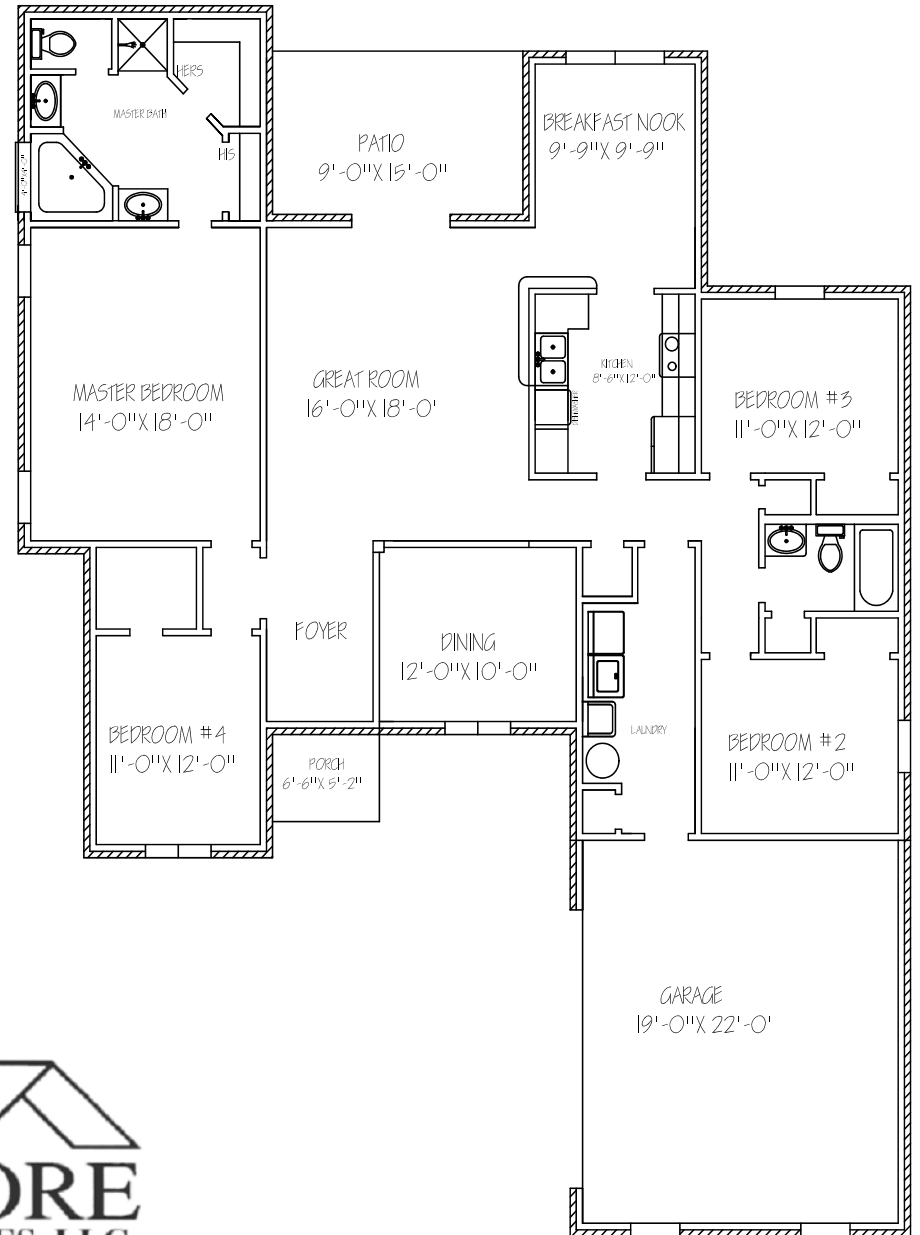

The Abilene

4 Bedrooms, 2 Baths

2032 Square Feet of Living

- Great room with fire place features French doors to a covered patio.
 - Spacious kitchen open to the Great room.
 - Formal dining room.
 - Large Master Suite and well equipped Master bath.
 - Two car garage and separate laundry area.
 - Covered entry way.....
- And much, much, more

Proud members of the

(985)479-6673 www.moorenewhomes.com

ALL DIMENSIONS ARE APPROXIMATE FLOOR PLANS AND SPECIFICATIONS CAN CHANGE AT THE BUILDER DISCRETION
LANDSCAPING DEPICTED FOR ILLUSTRATIVE PURPOSES ONLY