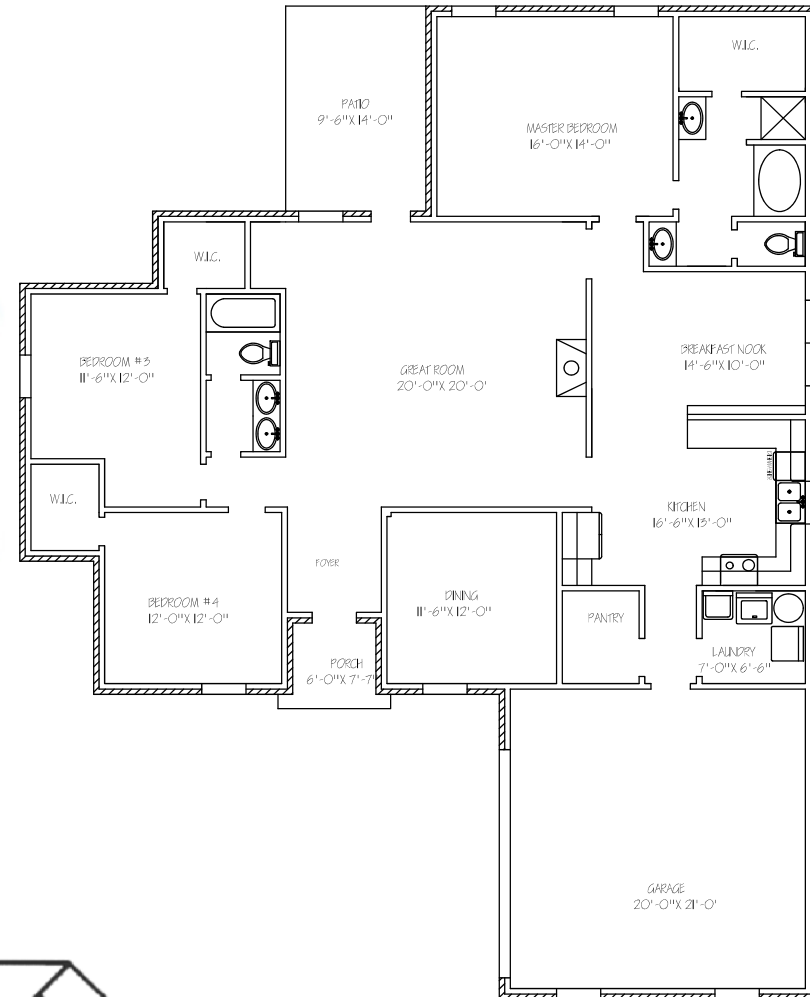

The Rylee

3 Bedrooms, 2 Baths

1952 Square Feet of Living

- Walk in closets in every Bed room.
 - Great room with fire place features French doors to a covered patio.
 - Spacious kitchen with oversized pantry.
 - Large Master Suite and well equipped Master bath.
 - Two car garage and separate laundry area
 - Covered entry way.....
- And much, much, more

Proud members of the

(985)479-6673 www.moorenewhomes.com

ALL DIMENSIONS ARE APPROXIMATE FLOOR PLANS AND SPECIFICATIONS CAN CHANGE AT THE BUILDER DISCRETION
LANDSCAPING DEPICTED FOR ILLUSTRATIVE PURPOSES ONLY