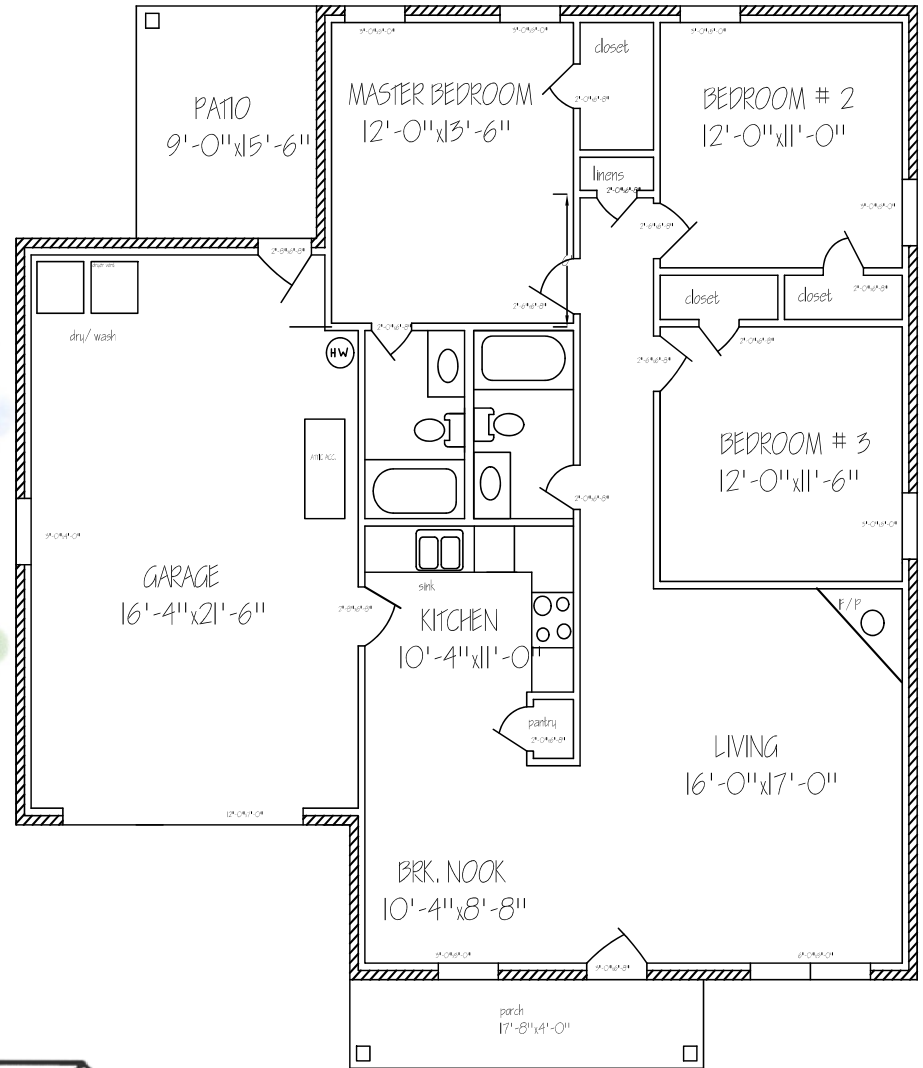

The Kaitlyn

3 Bedrooms, 2 Baths

1255 Square Feet of Living

- Living room with fire place.
 - Master Suite and Master bath.
 - Single car garage.
 - Covered Patio.
 - Covered entry way.....
- And much, much, more

Proud members of the

(985)479-6673 www.moorenewhomes.com

ALL DIMENSIONS ARE APPROXIMATE FLOOR PLANS AND SPECIFICATIONS CAN CHANGE AT THE BUILDER DISCRETION
LANDSCAPING DEPICTED FOR ILLUSTRATIVE PURPOSES ONLY